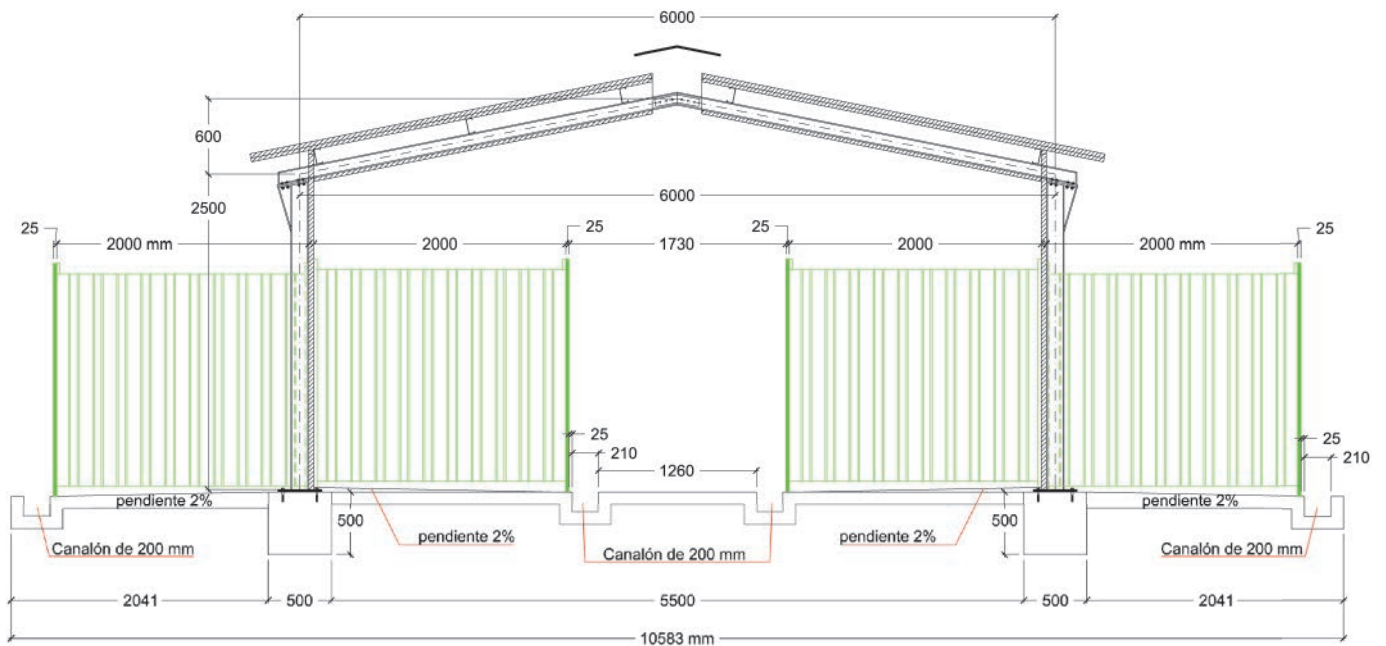

Sección Resid-Dogs
Sección Resid-Dogs

Características Resid-Dogs
Características Resid-Dogs

1. Estructura atornillada fabricada en viga IPE galvanizada por inmersión en caliente.
   - Cubierta de panel sándwich (chapa-poliuretano-chapa) de 30 mm. de espesor, con cumbrera móvil para facilitar la ventilación interior.
   - Posibilidad de doble techo interior, para ocultar la estructura.
   - Cerramientos de panel sándwich (chapa-poliuretano-chapa) de 40 mm. de espesor, con ventanas
   - Frontis dotados de puertas de acceso de 1,50 y 0,90 metros de ancho por 2 metros de altura (una en cada piñón).
   - Posibilidad de montar los cerramientos por la parte exterior o interior de los pilares.
   - Salidas al exterior de los animales a través de ventanos de guillotina practicables desde el pasillo central interior.
   - No es necesario fundir placas de anclaje en la zapata perimetral de cimentación, ya que la estructura se fija con anclaje metálico de expansión o anclaje químico.
3. Estructura aparafusada fabricada em viga IPE galvanizada por emersão a quente.
   - Telhado com painel sandwich (chapa-poliuretano-chapa) de 30 mm. de espessura, com cumbreira móvel para facilitar a ventilação interior.
   - Possibilidade de duplo teto interior, para ocultar a estrutura.
   - Laterais com painéis sândwich (chapa-poliuretano-chapa) de 40 mm. de espessura, com janelas de batente co vidro duplo.
   - Frontais dotados com portas de acesso de 1,50 e 0,90 m de largura por 2 metros de altura.
   - Possibilidade de montar os fechos pela parte exterior ou interior dos pilares.
   - Saída dos animais par o exterior através de janelas de guilhotina comandadas desde o passeio central interior.
   - Não é necesario fundir a placa da base da cimentação com a viga cinta. Porque a estrutura "pórticos" sao fixados com bucha química ou encaiche metálico de expansão.