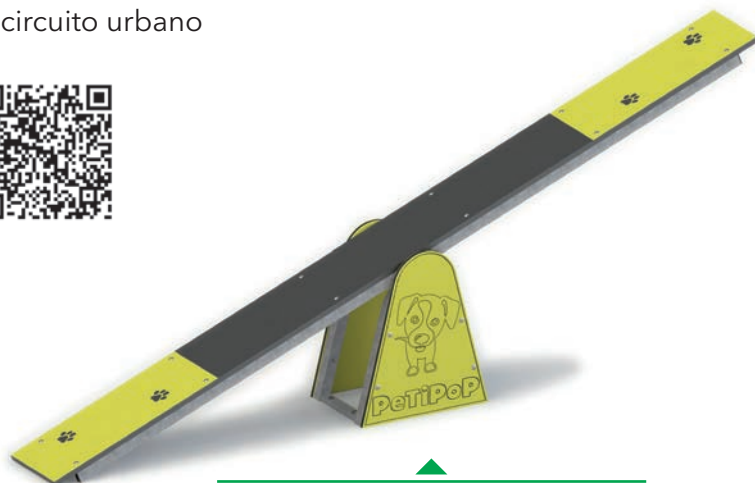

RESID-DOGS

AGILITY
AGILITY

AGILITY circuito urbano
AGILITY circuito urbano

Mesa/ Mesa

Cod. 81174

✦ cm: 90 x 90 x 52 h.

Balancín/ Balancim

Cod. 81173